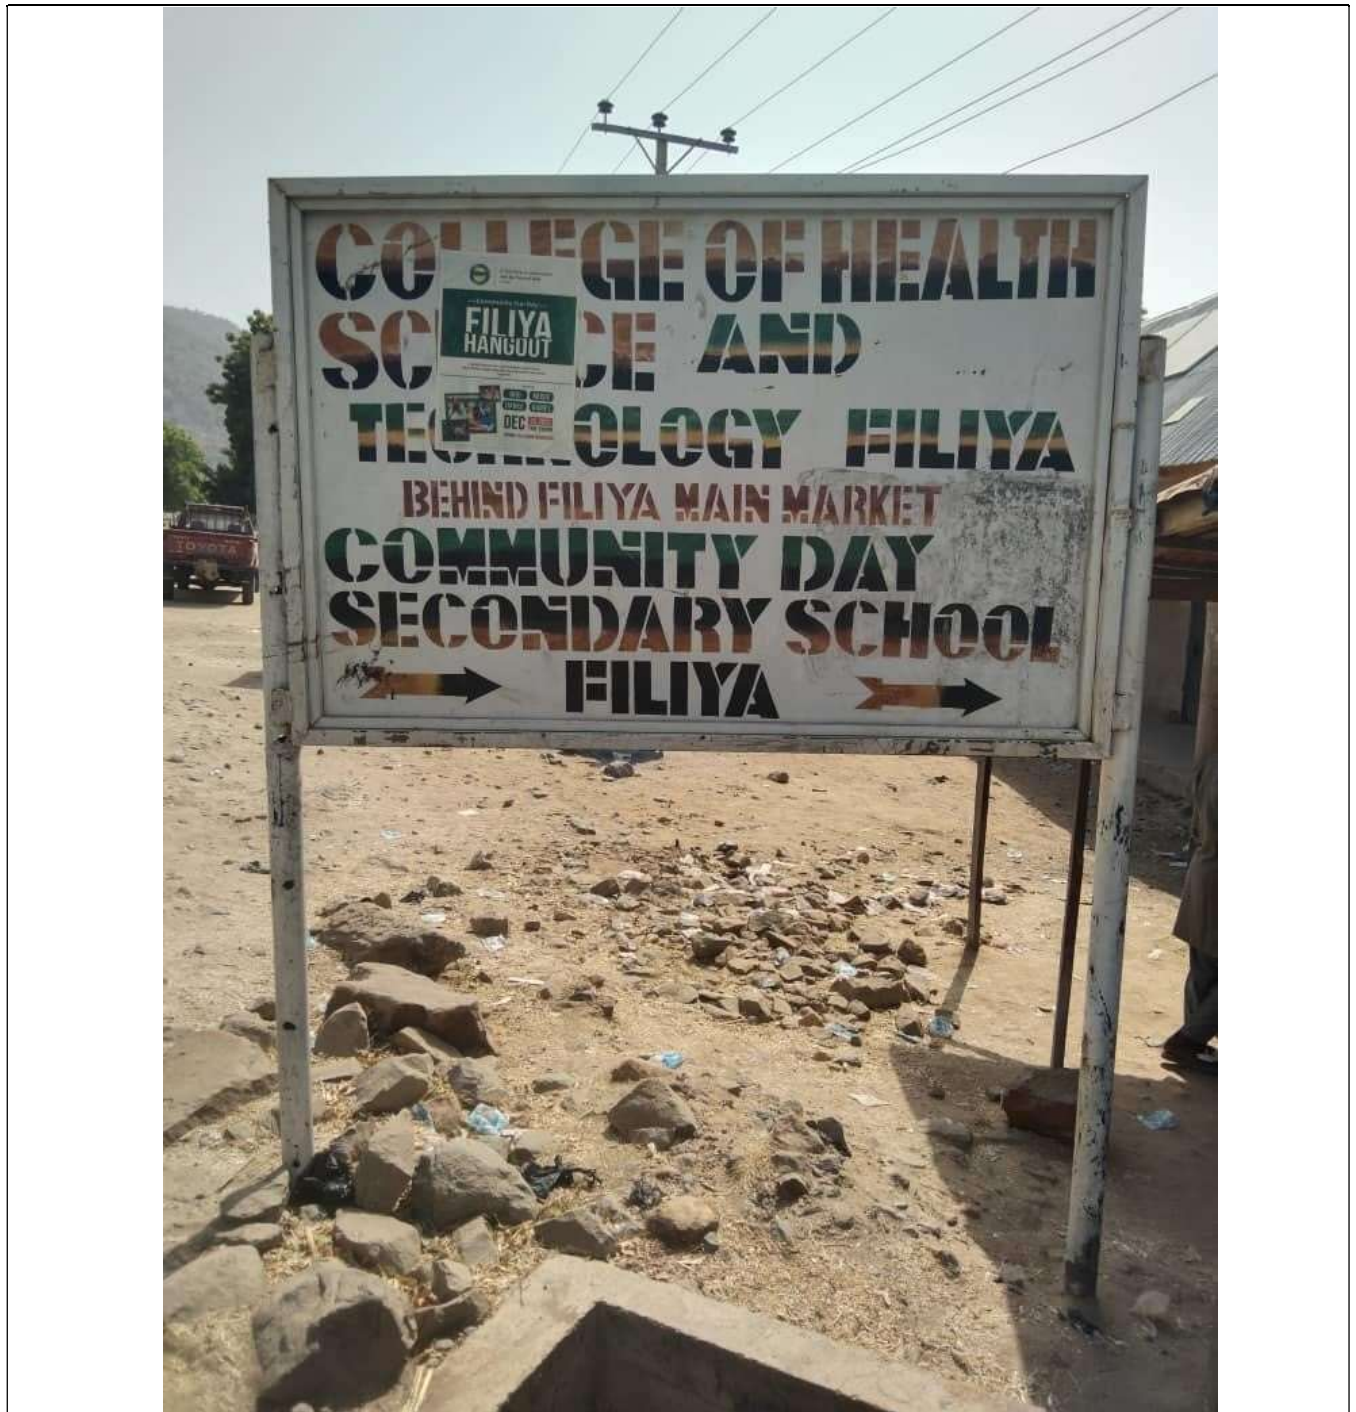

Section 2 – SITE PICTURES

8. Community Day Secondary School Filiya, Shongom, GOMBE State

School Signboard