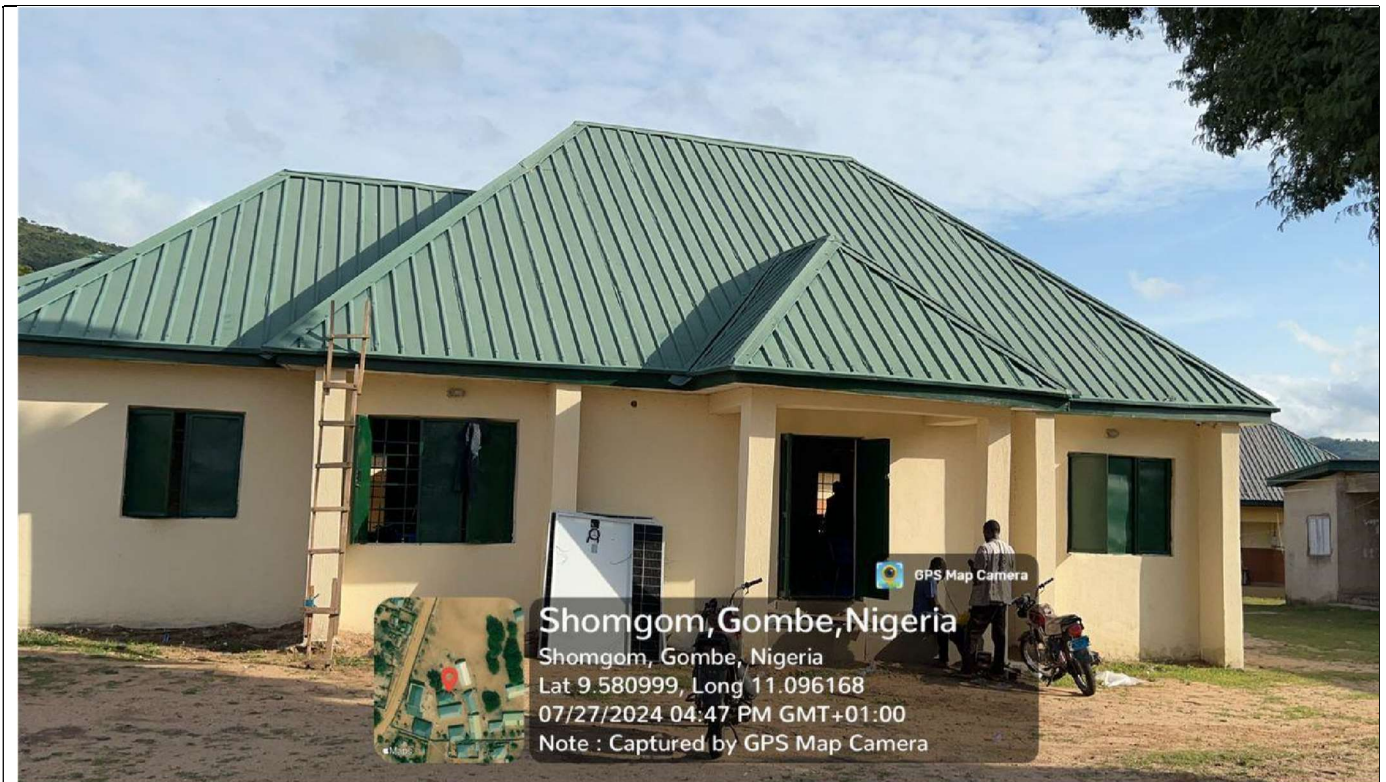

ESTABLISHMENT OF DIGITAL NIGERIA CENTER AT CDSS FILIYA SHONGOM, GOMBE IN THE NORTH-EAST ZONE (LOT 2), UNDER THE DIGITAL NIGERIA CENTER (DNC) PROJECT OF THE UNIVERSAL SERVICE PROVISION FUND (USPF) – 2023

Section 2 – SITE PICTURES

8. Community Day Secondary School Filiya, Shongom, GOMBE State

School Signboard

Exterior View of the ICT Building

Interior View of ICT Center

GPS Map Camera

Shomgom, Gombe, Nigeria